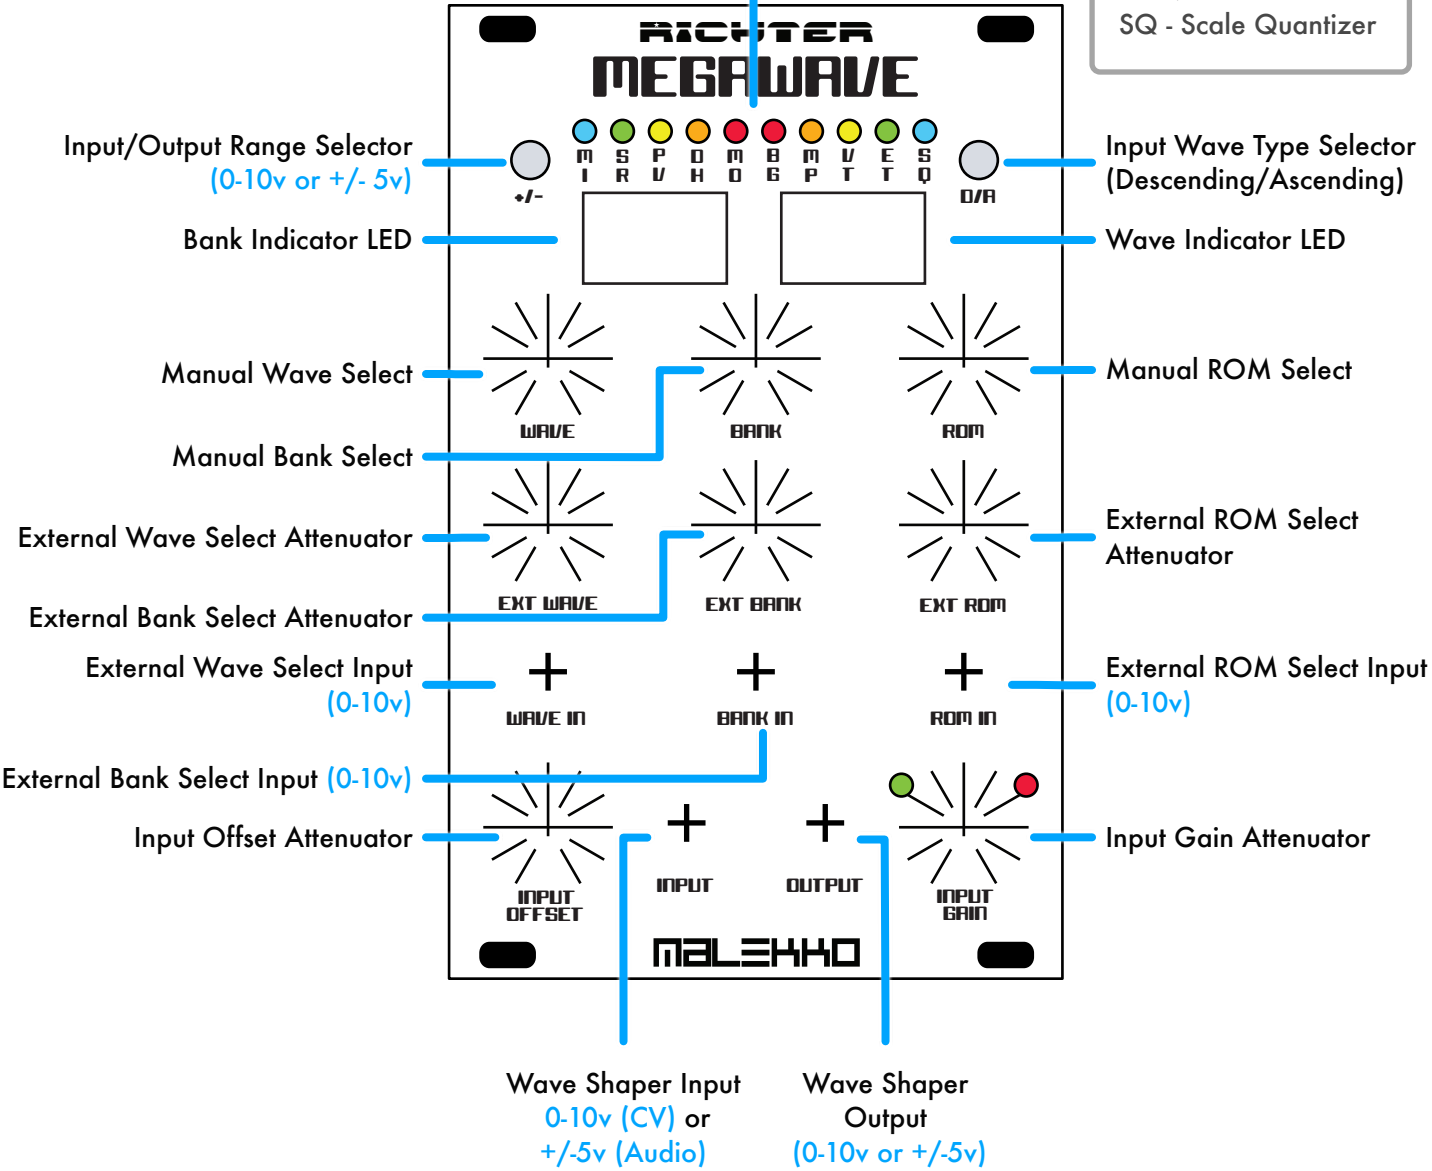

**ROM Indicator LEDs**

- MI - Miniwave
- SR - Socket Rocket
- PV - PPPGVS
- DH - Darwin's House
- MO - Monowave
- BG - Bosch Gardens
- MP - Morphine
- VT - Vector 1
- ET - Vector 2
- SQ - Scale Quantizer

Wave Shaper Input  
0-10v (CV) or  
+/-5v (Audio)

Wave Shaper  
Output  
(0-10v or +/-5v)